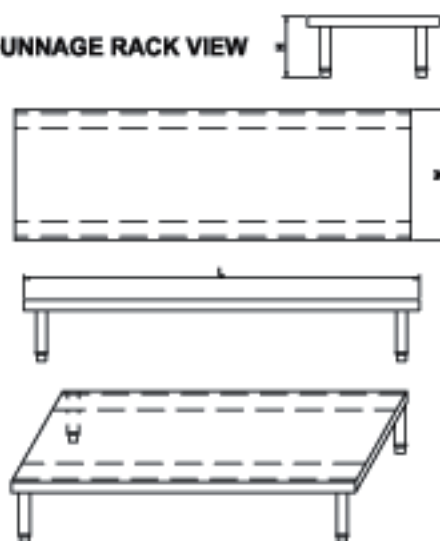

DUNNAGE RACK VIEW

* Although every attempt has been made to ensure the accuracy of the information provided, we cannot be held responsible for typographical or printing errors. Information and specifications are subject to change without notice.
* Please confirm at time of order