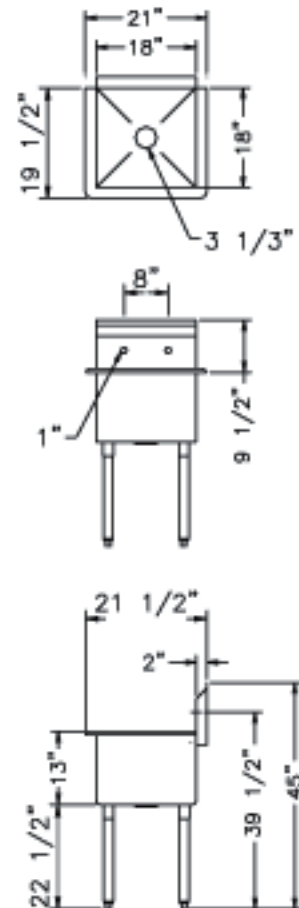

High Quality 304 Stainless Steel

.... ONE COMPARTMENT SINK

(UNIT : INCH)

| Model | Ga. | Bowl Size | | | Overall Size | | | Shipping wt. | List Price |
|-------------|-----|-----------|----|----|--------------|--------|--------|--------------|------------|
| | | W | L | H | W | L | H | | |
| TSA-1-12-L1 | 18 | 18 | 18 | 12 | 24 | 40 | 44 1/2 | 47 | 760.70 |
| TSA-1-12-R1 | 18 | 18 | 18 | 12 | 24 | 40 | 44 1/2 | 47 | 760.70 |
| TSA-1-14-L2 | 18 | 18 | 18 | 14 | 24 | 44 1/4 | 44 1/2 | 50 | 780.21 |
| TSA-1-14-R2 | 18 | 18 | 18 | 14 | 24 | 44 1/2 | 44 1/2 | 50 | 780.21 |
| TSA-1-D1 | 18 | 18 | 18 | 11 | 24 | 54 1/2 | 44 1/2 | 54 | 838.72 |
| TSA-1-L1 | 18 | 18 | 18 | 11 | 24 | 40 | 44 1/2 | 46 | 678.71 |
| TSA-1-DL | 18 | 18 | 18 | 11 | 24 | 40 | 44 1/2 | 46 | 819.22 |
| TSA-1MOP | 18 | 18 | 18 | 13 | 21 1/2 | 21 | 44 1/2 | 30 | 424.67 |
| TSA-1-N | 18 | 18 | 18 | 13 | 21 1/2 | 21 | 44 1/2 | 30 | 473.96 |
| TSA-1-R1 | 18 | 18 | 18 | 11 | 24 | 40 | 44 1/2 | 46 | 678.71 |
| TSB-1-D2 | 16 | 24 | 24 | 14 | 29 | 72 1/4 | 44 1/2 | 88 | 1,244.43 |
| TSB-1-L2 | 16 | 24 | 24 | 14 | 29 | 50 | 44 1/2 | 73 | 1,088.39 |
| TSB-1-N | 16 | 24 | 24 | 14 | 27 1/4 | 27 | 44 1/2 | 40 | 682.50 |
| TSB-1-R2 | 16 | 24 | 24 | 14 | 29 | 50 | 44 1/2 | 73 | 1,088.39 |
| TSC-1-N | 16 | 18 | 21 | 14 | 26 1/2 | 21 | 44 1/2 | 35 | 698.29 |

TSS-1-P VIEW

.... HAND SINK

(UNIT : INCH)

| Model | Ga. | Bowl Size | | | Overall Size | | | Shipping wt. | List Price |
|---------|-----|-----------|----|----|--------------|----|----|--------------|------------|
| | | W | L | H | W | L | H | | |
| TSS-1-H | 18 | 14 | 10 | 14 | 15 | 17 | 14 | 5 | 182.00 |

TSS-1-H VIEW